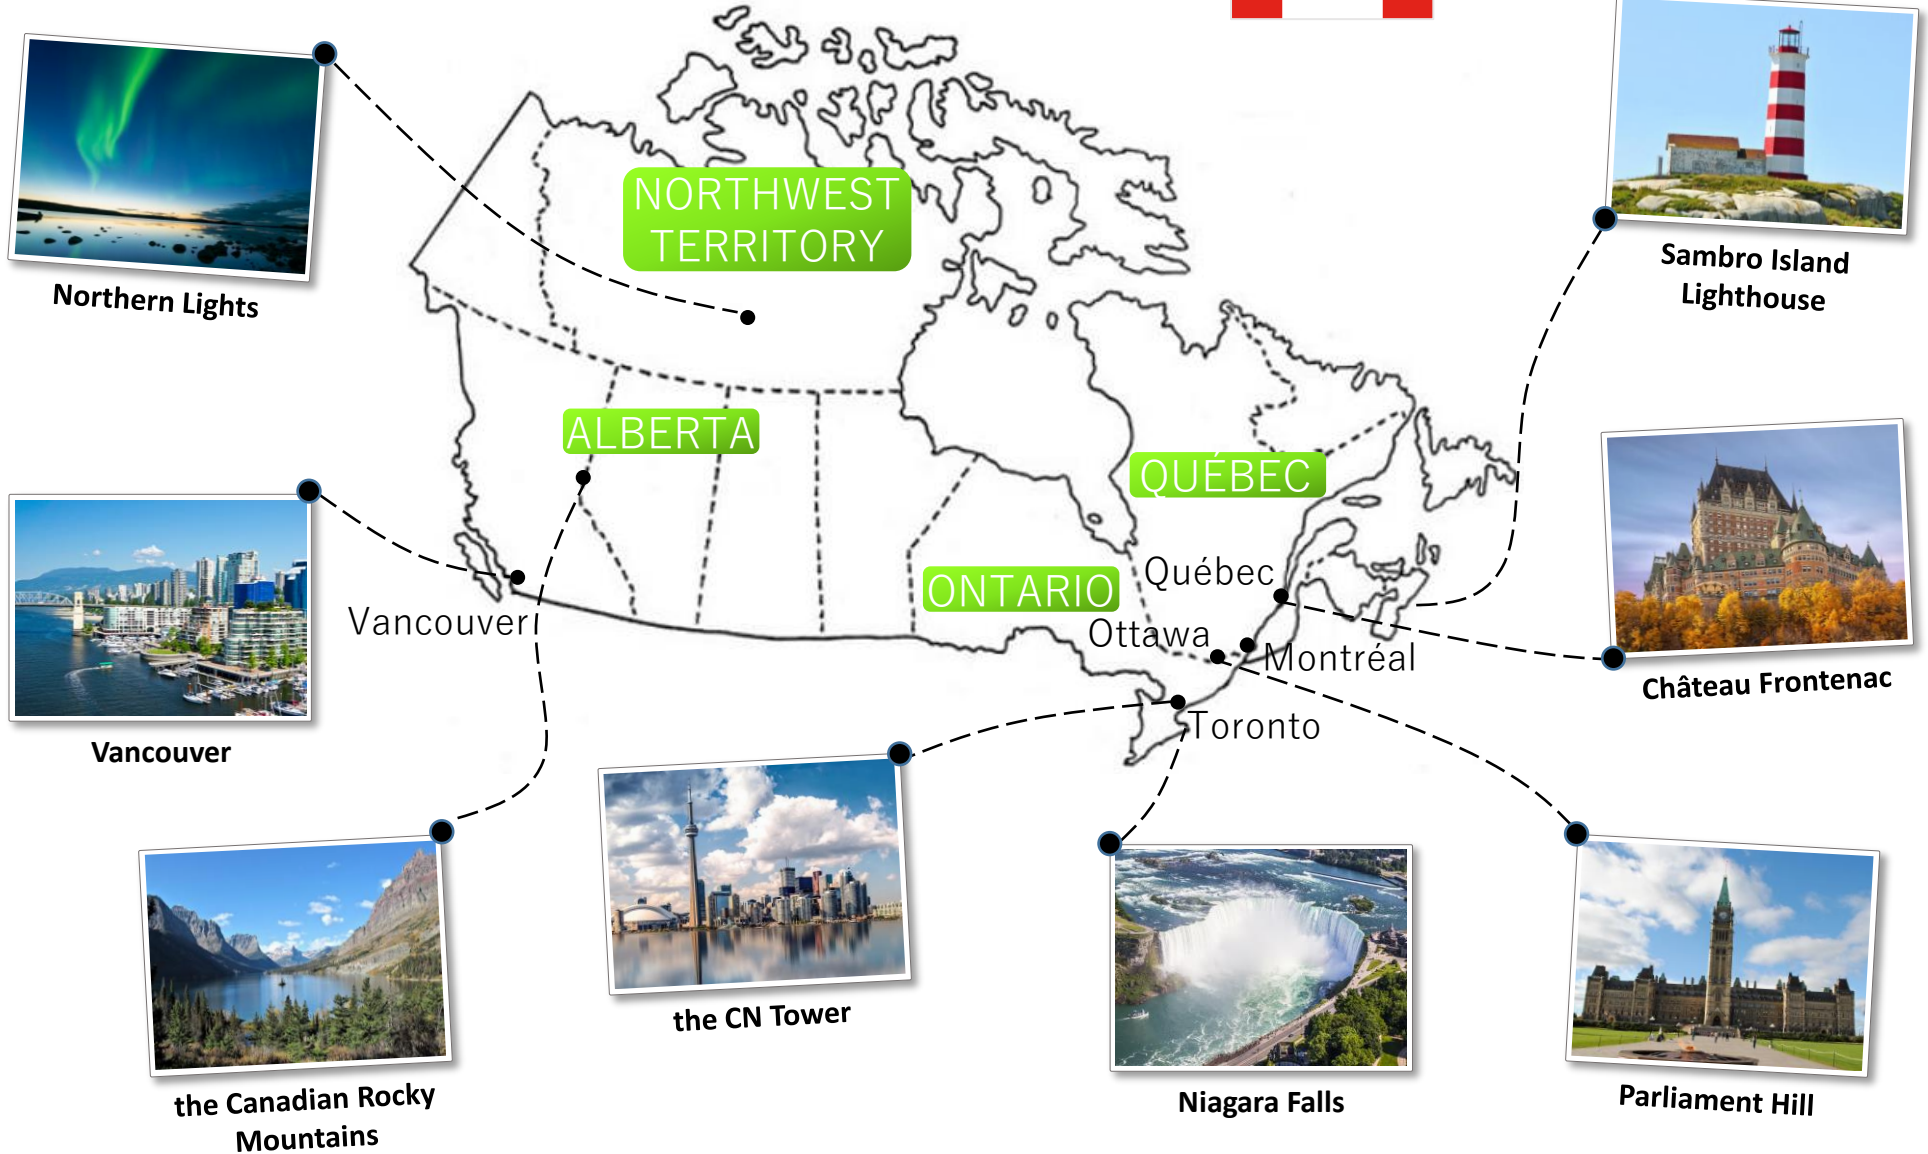

# Canada

Northern Lights

Sambre Island Lighthouse

Vancouver

Chateau Frontenac

the Canadian Rocky Mountains

the CN Tower

Niagara Falls

Parliament Hill

# Canada

Northern Lights

Sambro Island Lighthouse

Vancouver

Château Frontenac

the Canadian Rocky Mountains

the CN Tower

Niagara Falls